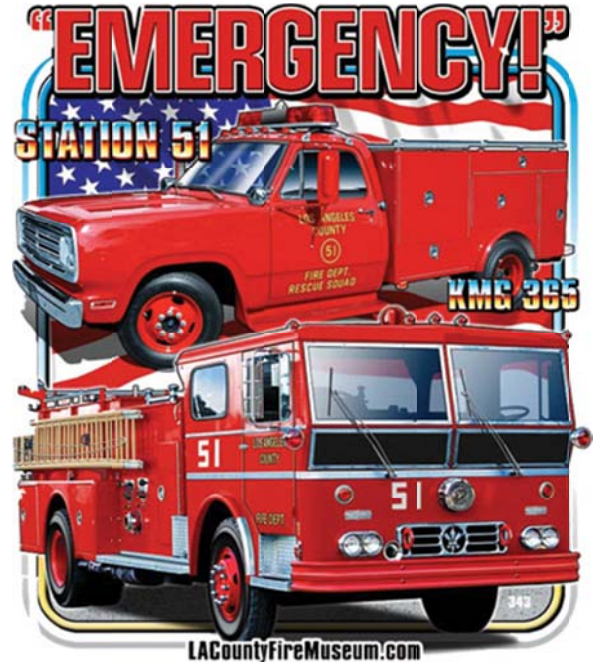

County of Los Angeles Fire Museum

OFFICIAL RELEASE - 2010 Edition

Engine & Squad 51 EMERGENCY! T-Shirts

Quantities Limited - Get Yours Today

S - M - L - XL \$22.50 Each

XXL - XXXL \$27.50 Each

Prices are all inclusive